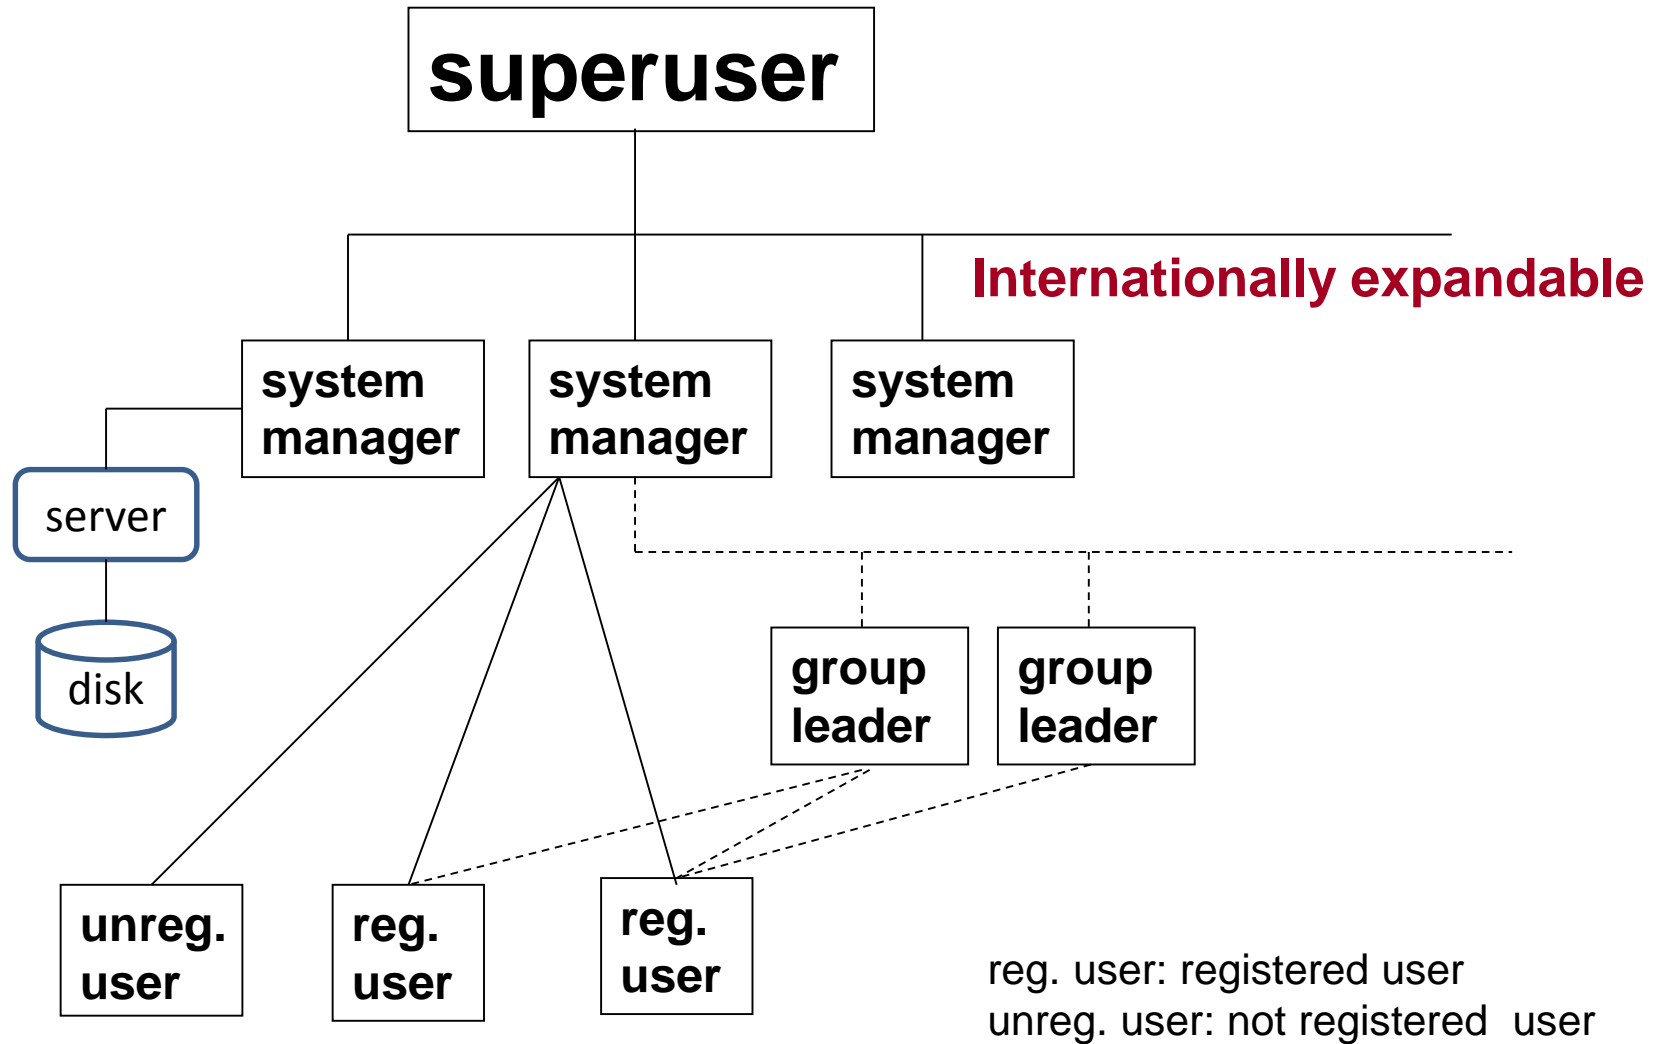

personal use

share within a group

publish data

You can form a user group or join into a user group

Cluster system, expandable

User structure of CERE S Gaia

Open source

to system managers

except

linkage among clusters and
data access control

システム改良に必要なプログラムの知識

- java
- javascript
- SQL

Initial Data 初期データ

- Landsat data: Landsat GeoCover
- MODIS data: global, 2003 and 2008
- DMSP OLSdata: nighttime lights
- DEM: global ASTER GDEM
- population data: Land Scan(2008)
- the Harmonized World Soil Database by FAO, etc.
- constructed impervious surfaces by NGDC
- global land cover: GLCNMO and its training data
- global percent tree cover